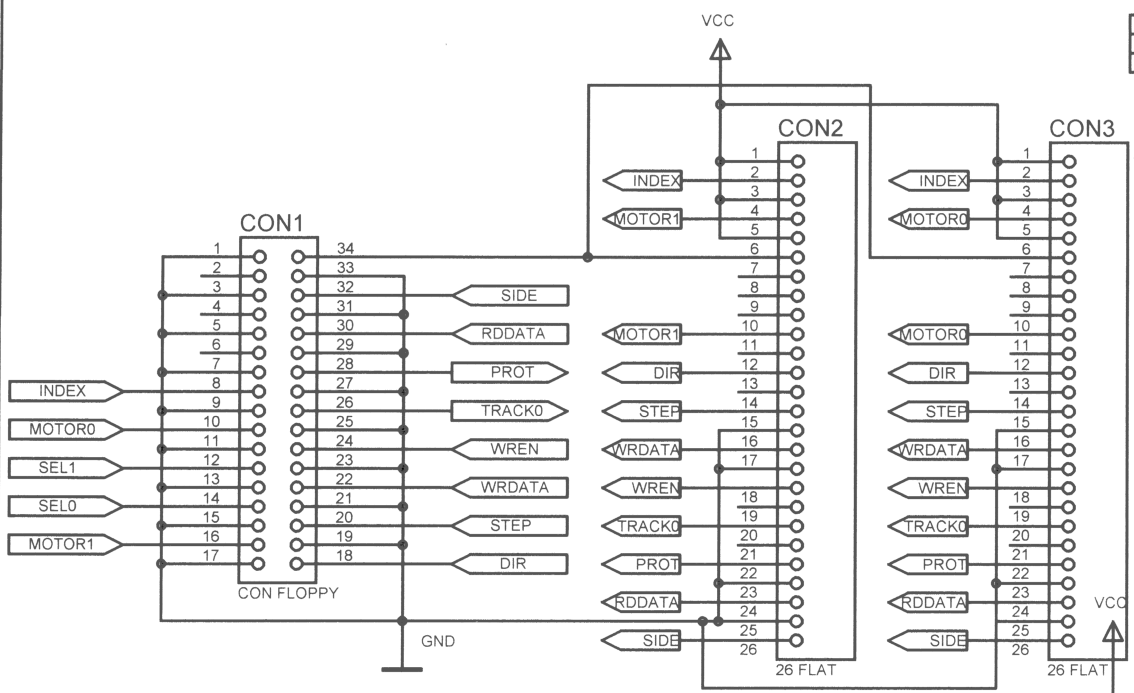

Title			EXTENSIE FLOPPY		
Size	NEW IF1				REV
A					2.0
Date:	Aug 29, 2023	Sheet	6	of	6