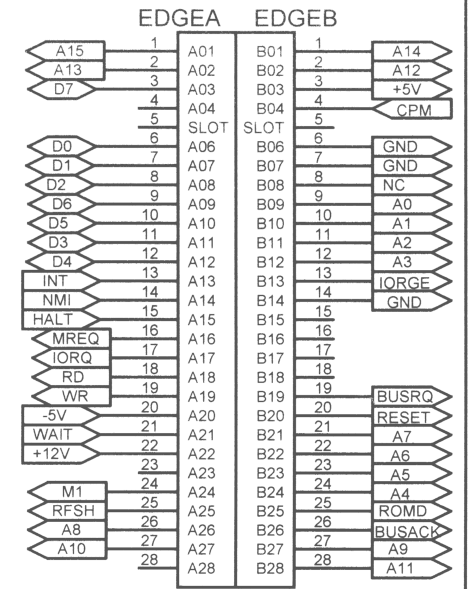

Title			EXTENSIE FLOPPY		
Size	NEW IF1				REV
A					2.0
Date:	Aug 29, 2023	Sheet	1	of	6

Title			EXTENSIE FLOPPY		
Size	NEW IF1				REV
A					2.0
Date:	Aug 29, 2023	Sheet	2	of	6

NOTA: J4 configureaza jumatarea folosita din EPROM pentru 27256

Title			EXTENSIE FLOPPY		
Size	NEW IF1				REV
A					2.0
Date:	Aug 29, 2023	Sheet	3	of	6

Title			EXTENSIE FLOPPY		
Size	NEW IF1				REV
A					2.0
Date	Aug 29, 2023		Sheet	4 of 6	

Title			EXTENSIE FLOPPY		
Size	NEW IF1				REV
A					2.0
Date	Aug 29, 2023	Sheet	5	of	6