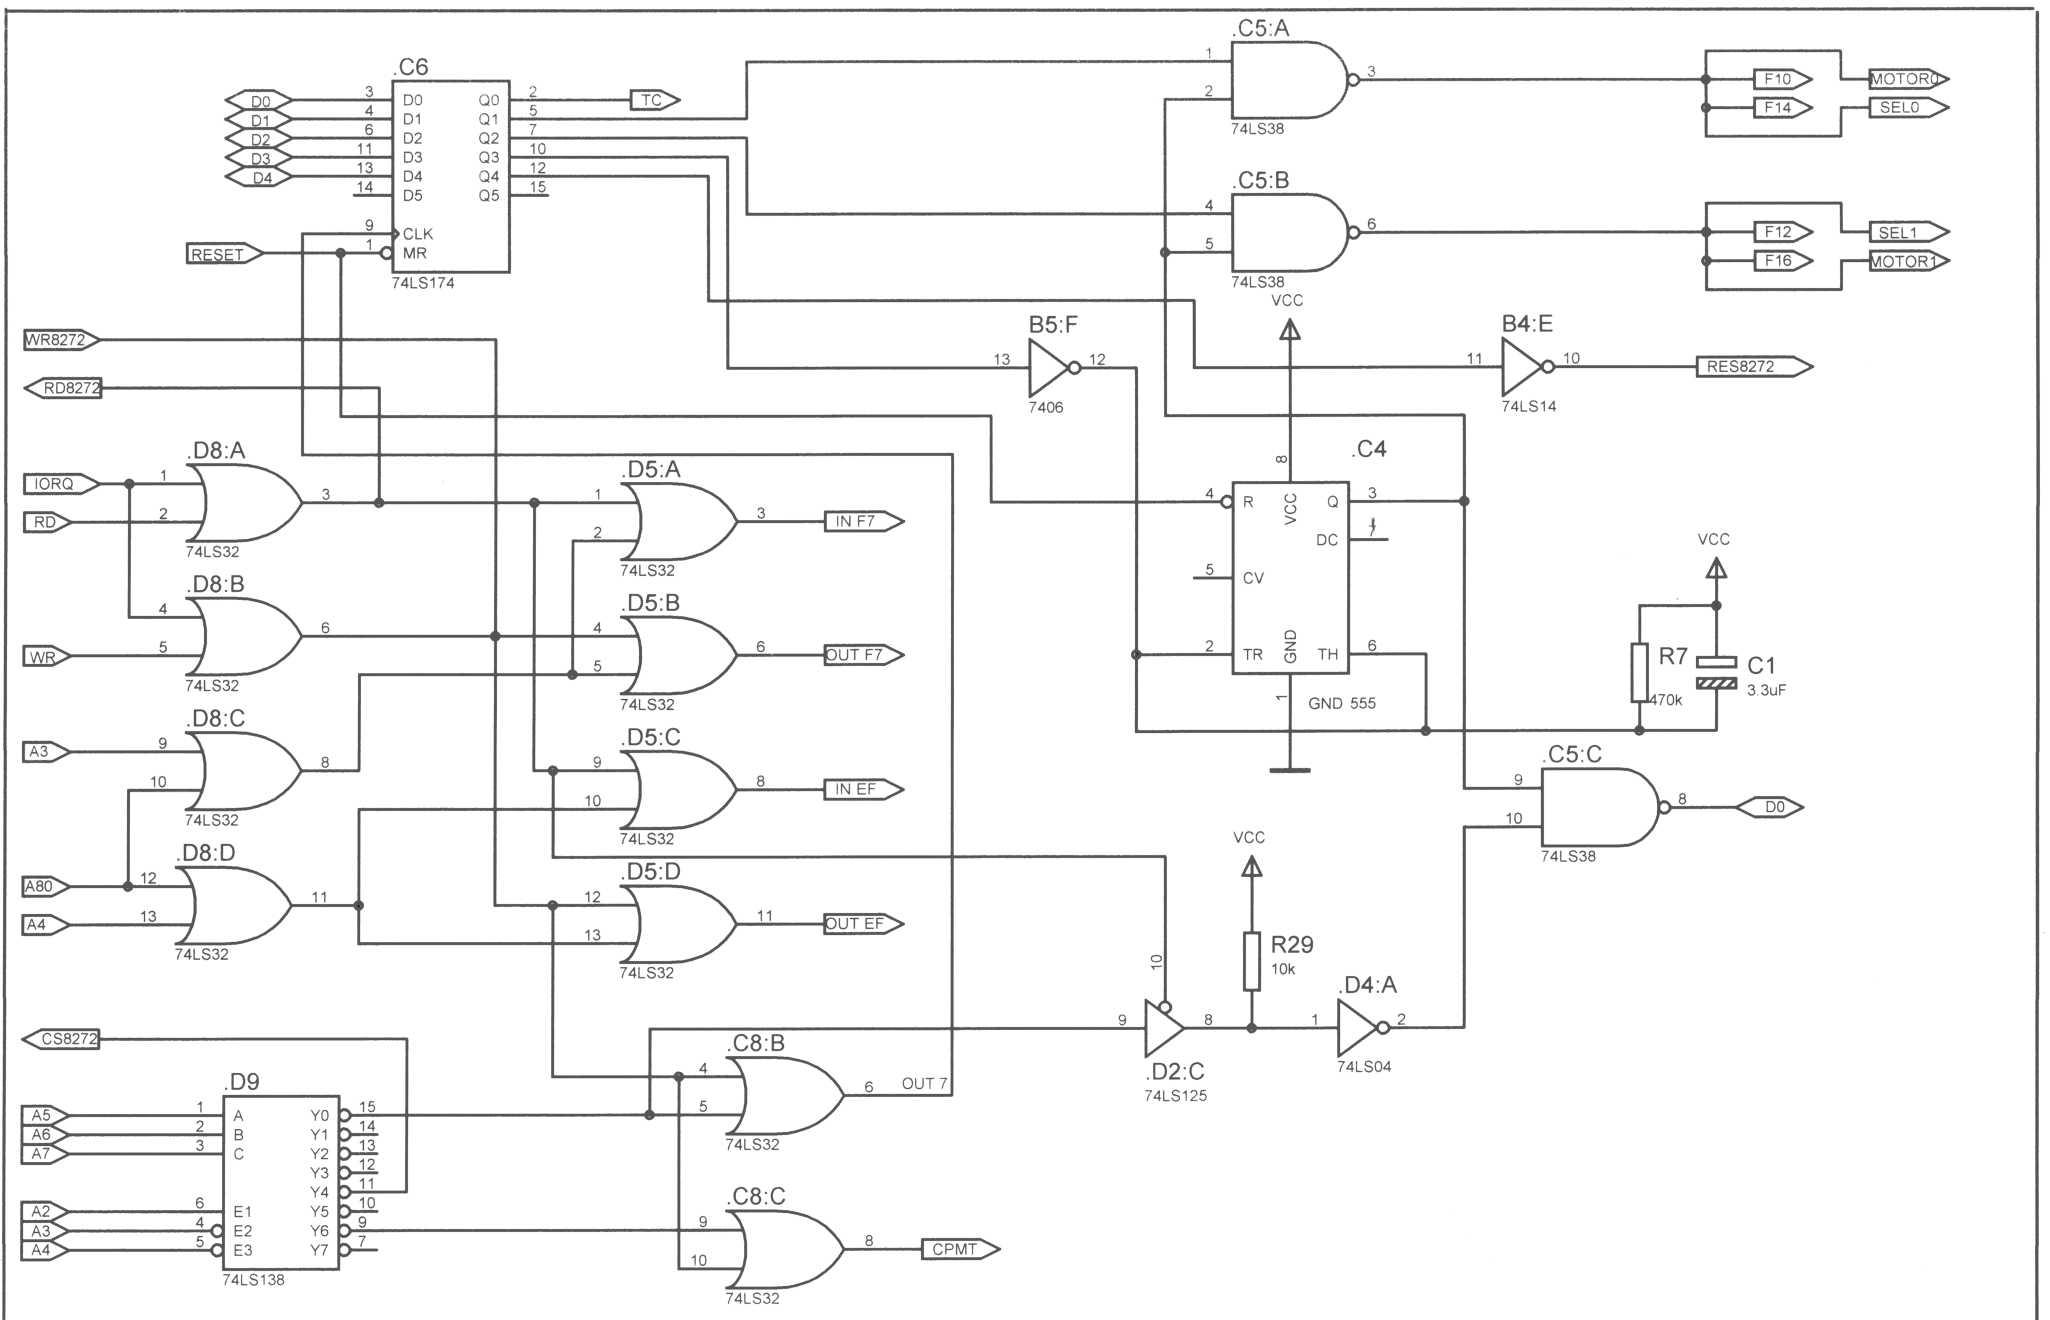

Title			EXTENSIE FLOPPY		
Size	NEW IF1				REV
A					2.0
Date:	Aug 29, 2023	Sheet	1	of	6

Title			EXTENSIE FLOPPY		
Size	NEW IF1				REV
A					2.0
Date:	Aug 29, 2023	Sheet	2	of	6

NOTA: J4 configureaza jumatarea folosita din EPROM pentru 27256

Title			EXTENSIE FLOPPY		
Size	NEW IF1				REV
A					2.0
Date:	Aug 29, 2023	Sheet	3	of	6

Title			EXTENSIE FLOPPY		
Size	NEW IF1				REV
A					2.0
Date	Aug 29, 2023		Sheet	4 of 6	

Title			EXTENSIE FLOPPY		
Size	NEW IF1				REV
A					2.0
Date	Aug 29, 2023	Sheet	5	of	6