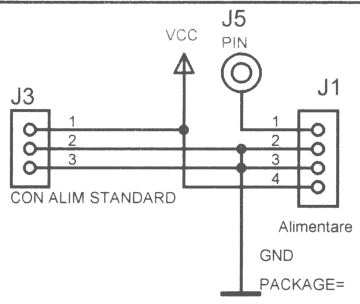

Title			EXTENSIE FLOPPY		
Size	NEW IF1				REV
A					2.0
Date:	Aug 29, 2023	Sheet	6	of	6