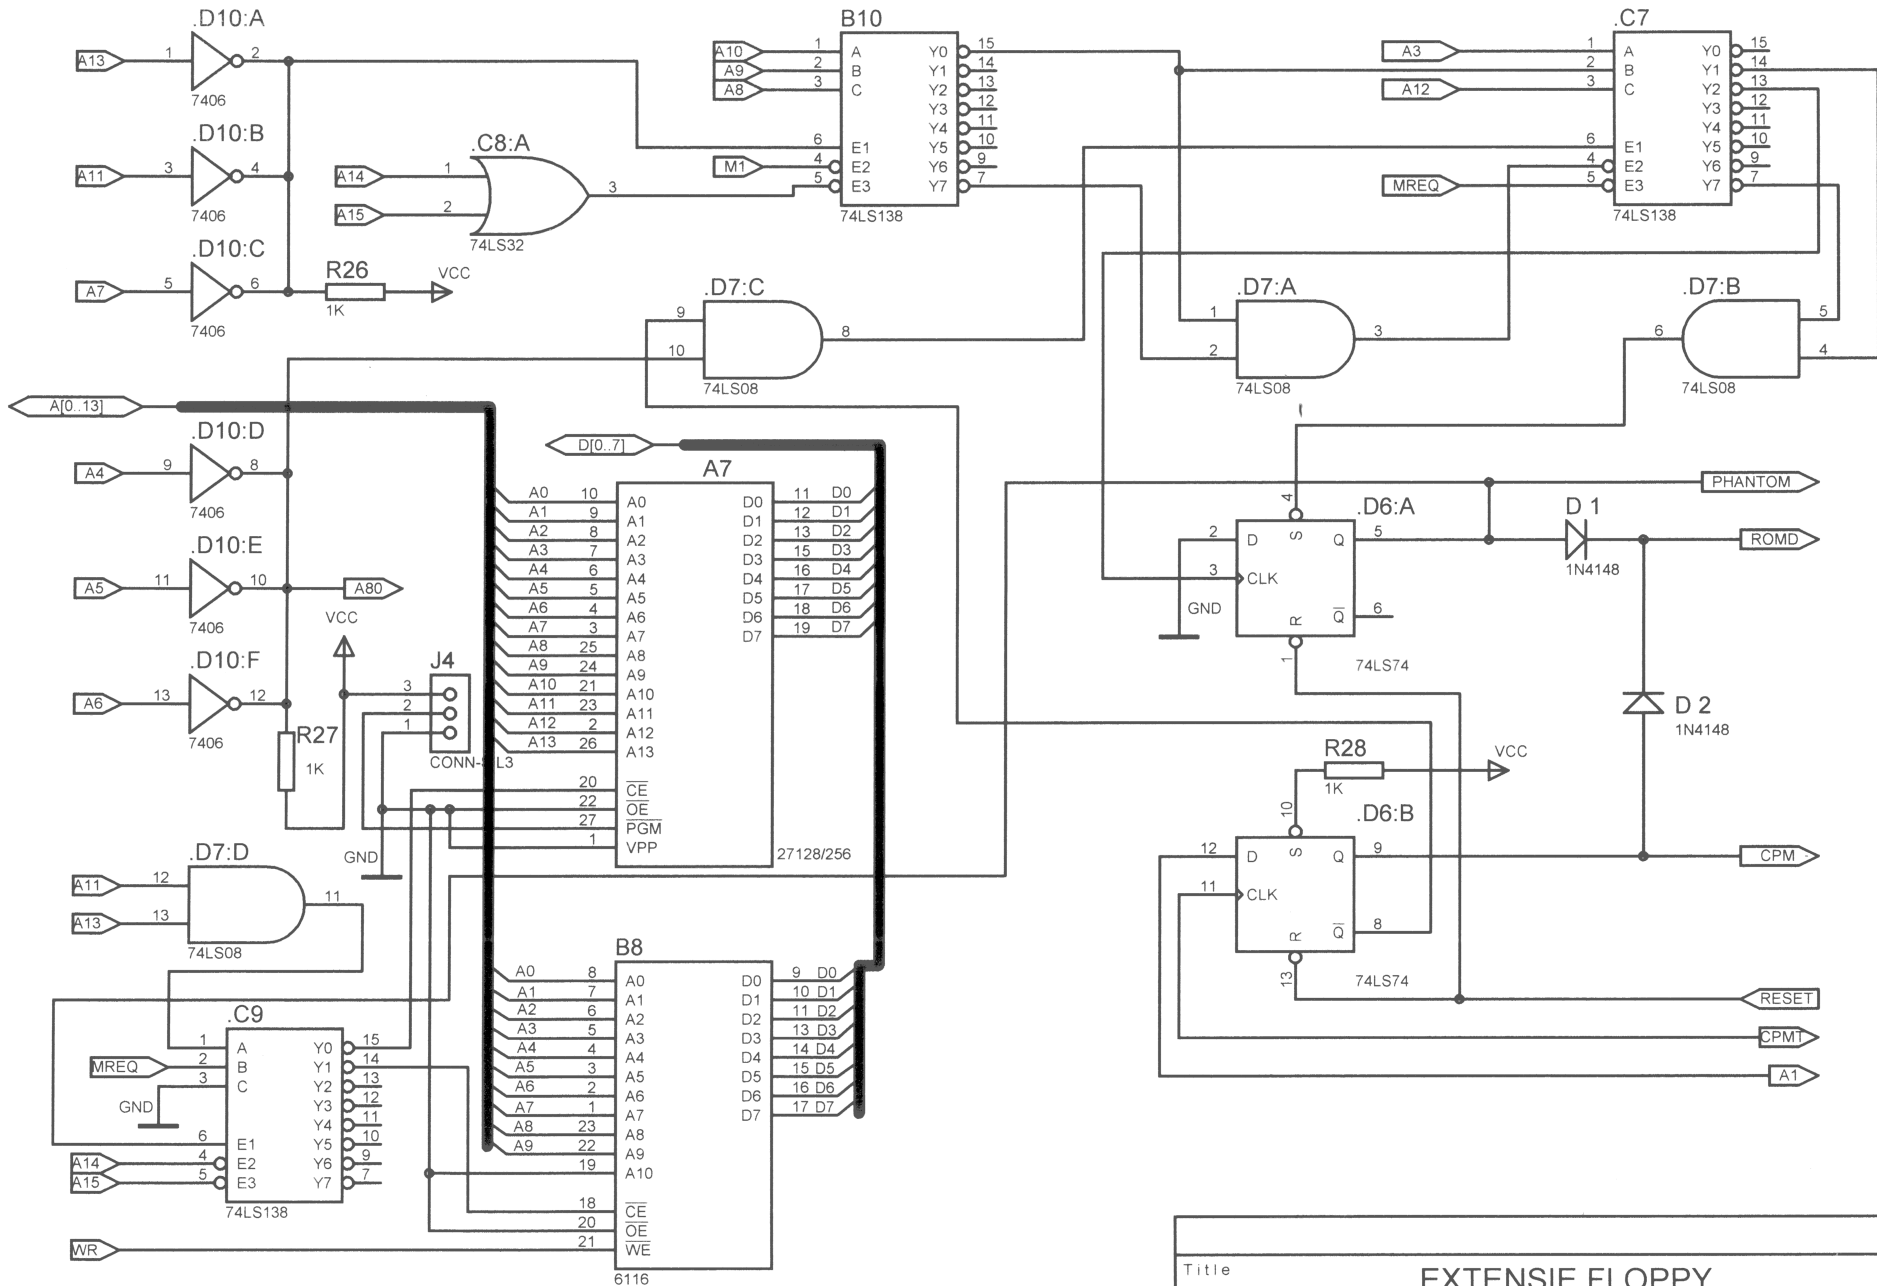

Title			EXTENSIE FLOPPY		
Size	NEW IF1				REV
A					2.0
Date:	Aug 29, 2023	Sheet	1	of	6

Title			EXTENSIE FLOPPY		
Size	NEW IF1				REV
A					2.0
Date:	Aug 29, 2023	Sheet	2	of	6

NOTA: J4 configureaza jumatarea folosita din EPROM pentru 27256

Title			EXTENSIE FLOPPY		
Size	NEW IF1				REV
A					2.0
Date:	Aug 29, 2023	Sheet	3	of	6

Title			EXTENSIE FLOPPY		
Size	NEW IF1				REV
A					2.0
Date	Aug 29, 2023		Sheet	4 of 6	

Title			EXTENSIE FLOPPY		
Size	NEW IF1				REV
A					2.0
Date	Aug 29, 2023	Sheet	5	of	6