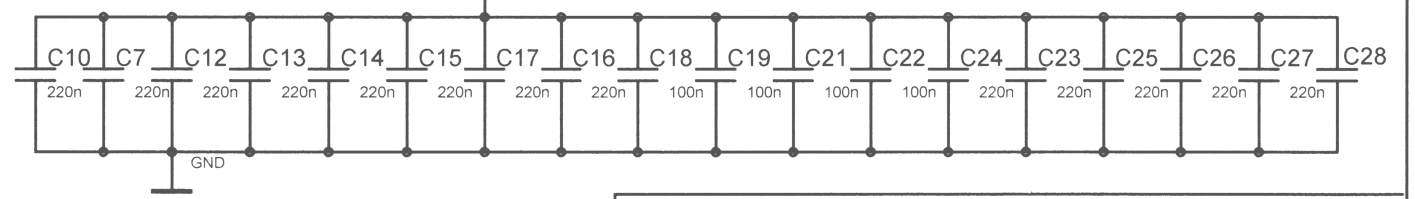

Title			EXTENSIE FLOPPY		
Size	NEW IF1				REV
A					2.0
Date:	Aug 29, 2023	Sheet	1	of	6

Title			EXTENSIE FLOPPY		
Size	NEW IF1				REV
A					2.0
Date:	Aug 29, 2023	Sheet	2	of	6

NOTA: J4 configureaza jumatarea folosita din EPROM pentru 27256

Title			EXTENSIE FLOPPY		
Size	NEW IF1				REV
A					2.0
Date:	Aug 29, 2023	Sheet	3	of	6

Title			EXTENSIE FLOPPY		
Size	NEW IF1				REV
A					2.0
Date	Aug 29, 2023		Sheet	4 of 6	

Title			EXTENSIE FLOPPY		
Size	NEW IF1				REV
A					2.0
Date	Aug 29, 2023	Sheet	5	of	6

Title			EXTENSIE FLOPPY		
Size	NEW IF1				REV
A					2.0
Date:	Aug 29, 2023	Sheet	6	of	6

FATA COMPONENTE

stietot@gmail.com

0722510730

0752510730

stictot@gmail.com