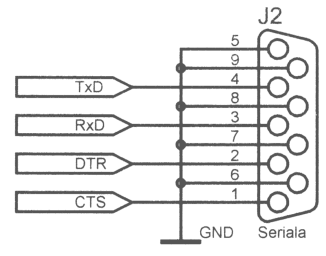

Title			EXTENSIE FLOPPY		
Size	NEW IF1				REV
A					2.0
Date:	Aug 29, 2023	Sheet	6	of	6