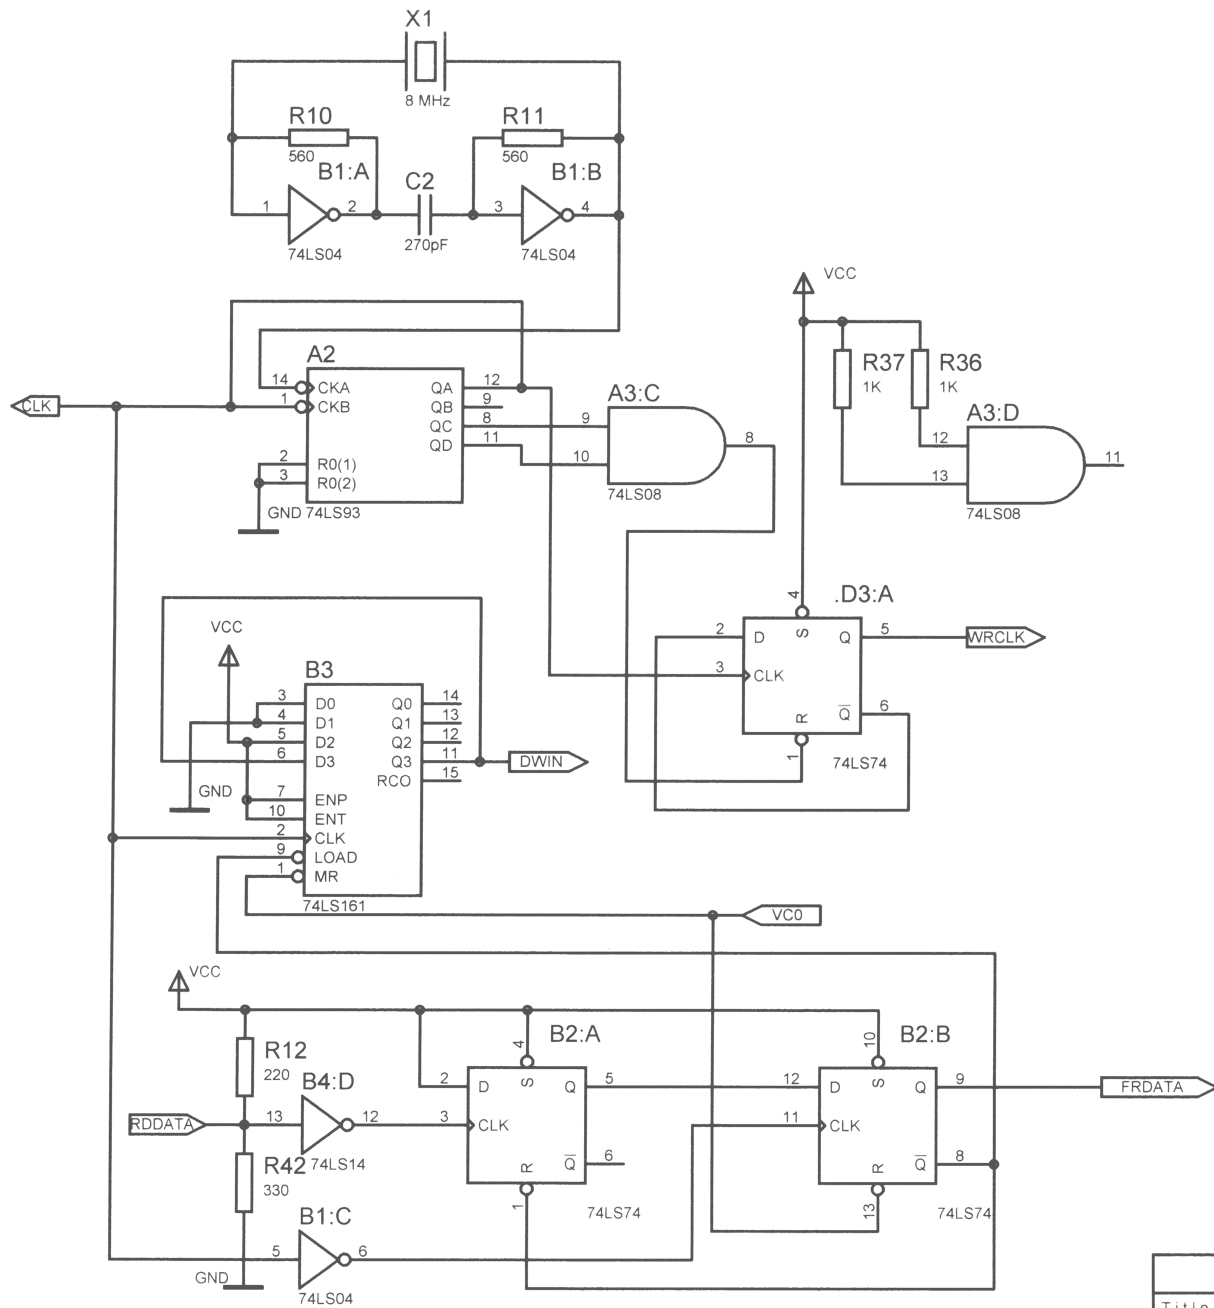

Title			EXTENSIE FLOPPY		
Size	NEW IF1				REV
A					2.0
Date	Aug 29, 2023	Sheet	5	of	6