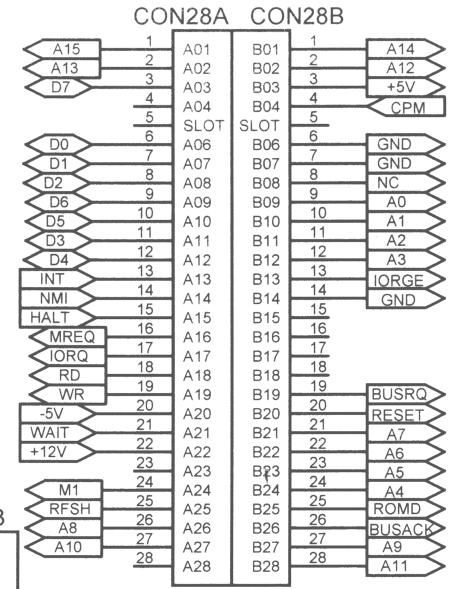

Title			EXTENSIE FLOPPY		
Size	NEW IF1				REV
A					2.0
Date:	Aug 29, 2023	Sheet	1	of	6

Title			EXTENSIE FLOPPY		
Size	NEW IF1				REV
A					2.0
Date:	Aug 29, 2023	Sheet	2	of	6

NOTA: J4 configureaza jumatarea folosita din EPROM pentru 27256

Title			EXTENSIE FLOPPY		
Size	NEW IF1				REV
A					2.0
Date:	Aug 29, 2023	Sheet	3	of	6

Title			EXTENSIE FLOPPY		
Size	NEW IF1				REV
A					2.0
Date	Aug 29, 2023		Sheet	4 of 6	

Title			EXTENSIE FLOPPY		
Size	NEW IF1				REV
A					2.0
Date	Aug 29, 2023	Sheet	5	of	6