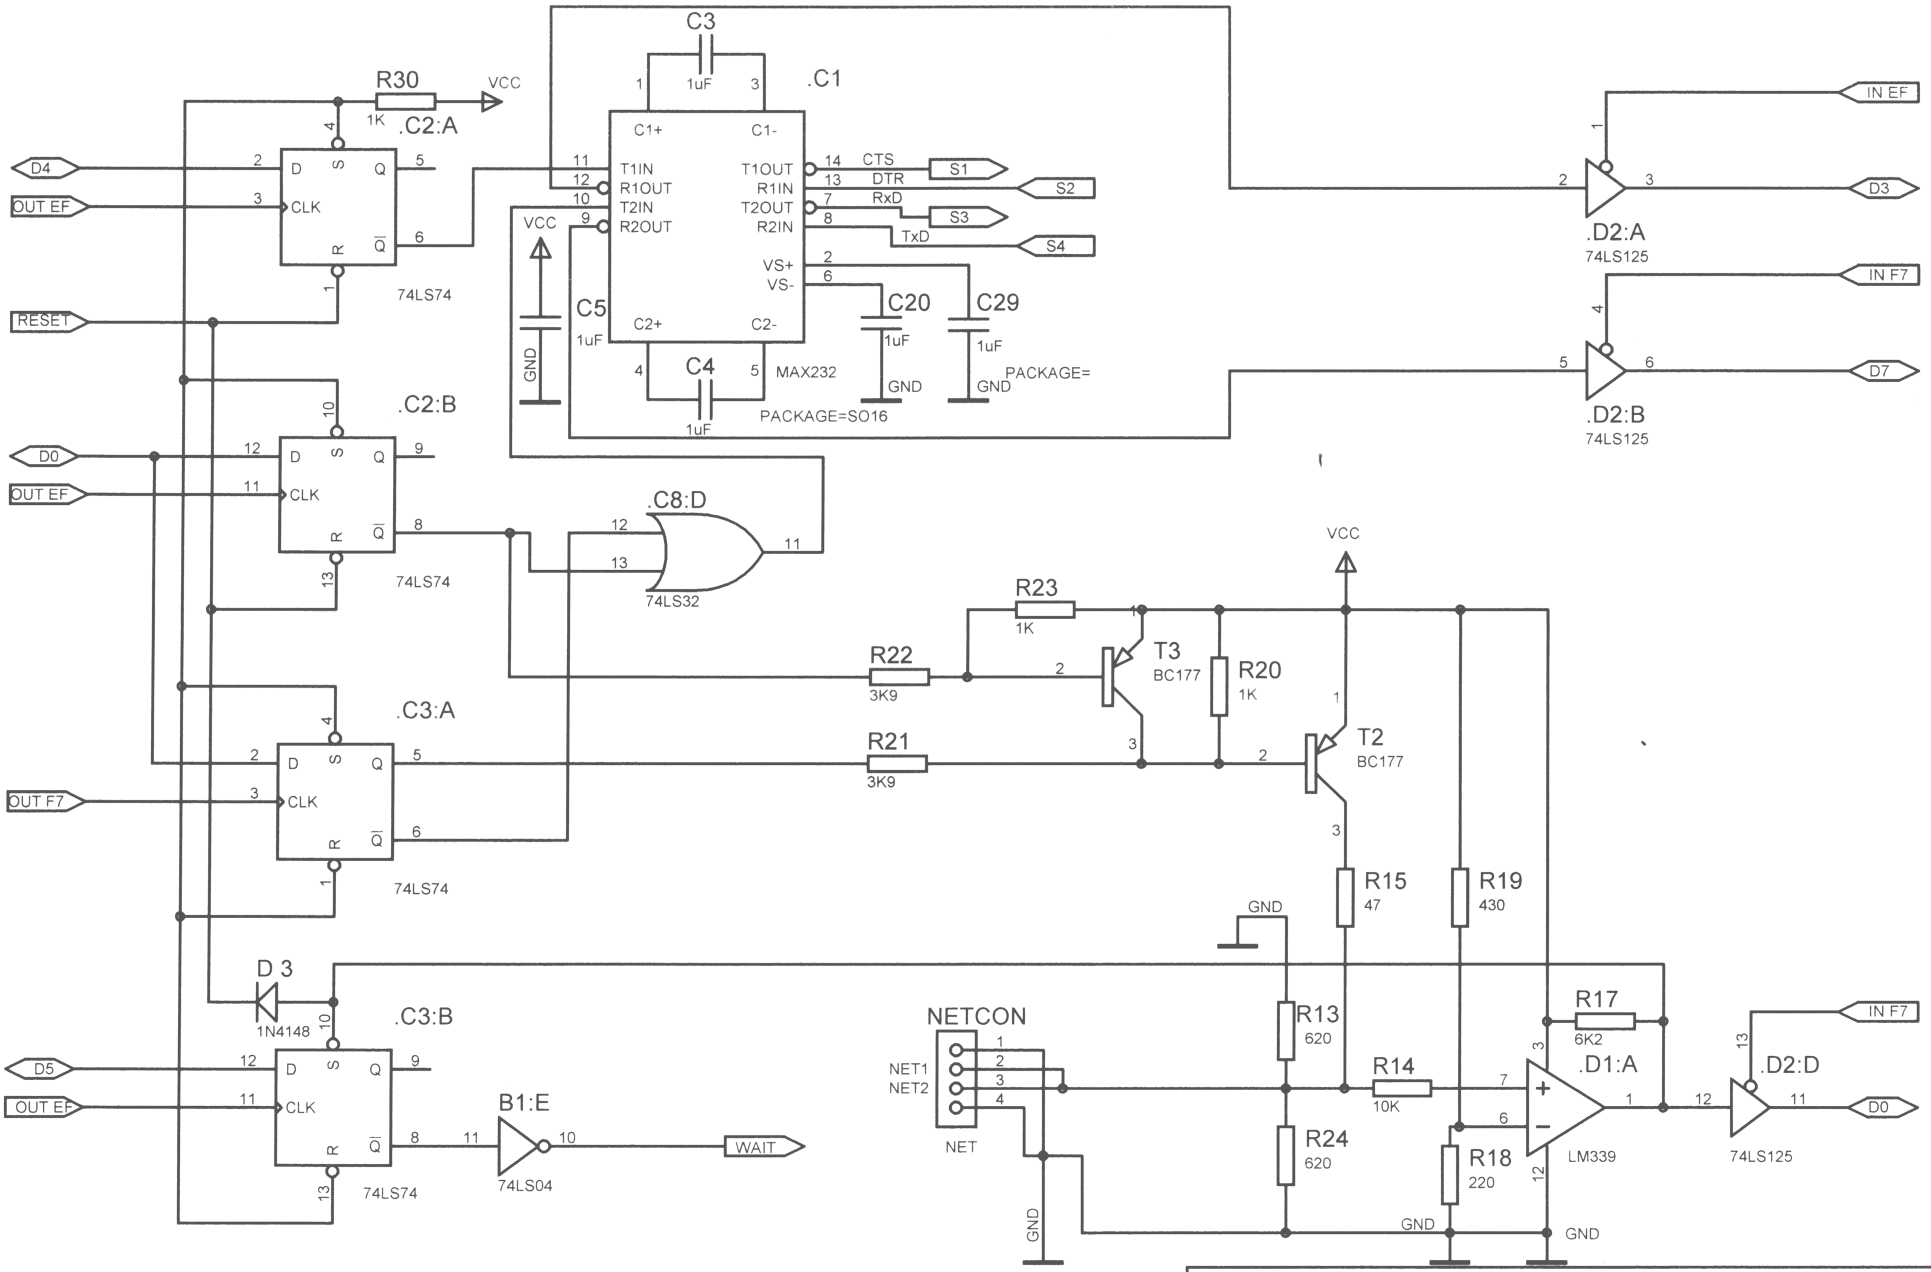

Title			EXTENSIE FLOPPY		
Size	NEW IF1				REV
A					2.0
Date:	Aug 29, 2023	Sheet	1	of	6

Title			EXTENSIE FLOPPY		
Size	NEW IF1				REV
A					2.0
Date:	Aug 29, 2023	Sheet	2	of	6

NOTA: J4 configureaza jumatarea folosita din EPROM pentru 27256

Title			EXTENSIE FLOPPY		
Size	NEW IF1				REV
A					2.0
Date:	Aug 29, 2023	Sheet	3	of	6

Title			EXTENSIE FLOPPY		
Size	NEW IF1				REV
A					2.0
Date	Aug 29, 2023		Sheet	4 of 6	

Title			EXTENSIE FLOPPY		
Size	NEW IF1				REV
A					2.0
Date	Aug 29, 2023	Sheet	5	of	6